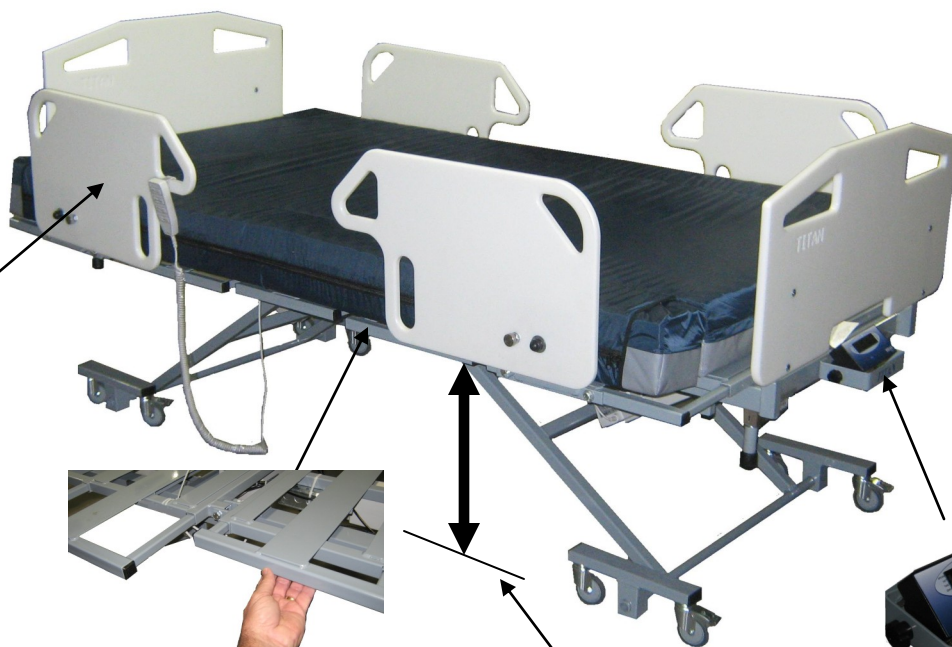

TITAN LB600E

Full Function Hi-Low Bed with Expandable Deck

The Titan LB600E combines the most popular features of the Titan line of beds. With a 600 lb capacity, easily expandable deck width and a low deck height of 7", the LB600E is extremely versatile and can meet most patient management needs.

- 7" low deck height, 30" high deck height
- Easily expanding deck. 36" to 48" wide
- Multi function side rails swing up and lock for patient assist.
- Optional in-bed scales
- Full articulation including Trendelenberg, reverse Trendelenberg and cardio
- Battery back-up enables full articulation even in power interruptions
- Modular mattress easily converts to 36", 42" or 48" width
- 600 lb capacity
- Made in the U.S.A.

Rails lock in up position for patient assist or rotate out of the way for transfers.

Bed deck easily expands from 36" to 48" wide

7" low to 30" high deck

Optional in-bed scales

(281) 324-1992